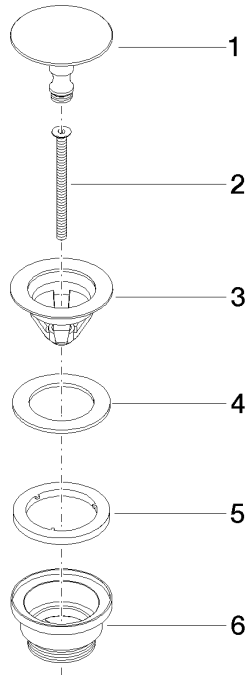

**Basin Waste without press-closing 1 1/4" - Brushed Chrome**

IMO

10 126 970

Fits: IMO, LULU, MADISON, MEM, TARA,  
CL.1, LISSÉ, VAIA, META, CYO

	Brushed Chrome	10 126 970-93
	Chrome	10 126 970-00
	Brushed Platinum	10 126 970-06
	Platinum	10 126 970-08
	Durabrand (23kt Gold)	10 126 970-09
	Dark Chrome	10 126 970-19
	Light Gold	10 126 970-26
	Brushed Light Gold	10 126 970-27
	Brushed Durabrand (23kt Gold)	10 126 970-28
	Matte Black	10 126 970-33
	Brushed Bronze	10 126 970-42
	Brushed Champagne (22kt Gold)	10 126 970-46
	Champagne (22kt Gold)	10 126 970-47
	Brushed Dark Platinum	10 126 970-99

## Basin Waste without press-closing 1 1/4" - Brushed Chrome

---

IMO

10 126 970

Only suitable for sinks without an overflow.

10 126 970

Parts for other finishes can be found here: [Chrome](#)

### Spare parts list

No.	Item Number	Name	Quantity used	Delivery time
1	09 31 20 097-93	plug	1	20
2	09 30 30 179 90	screw	1	2
3	09 11 01 038-93	cup	1	20
4	09 14 05 061 90	seal	1	2
5	09 14 03 153 90	seal	1	2
6	09 11 10 156-93	connection	1	20